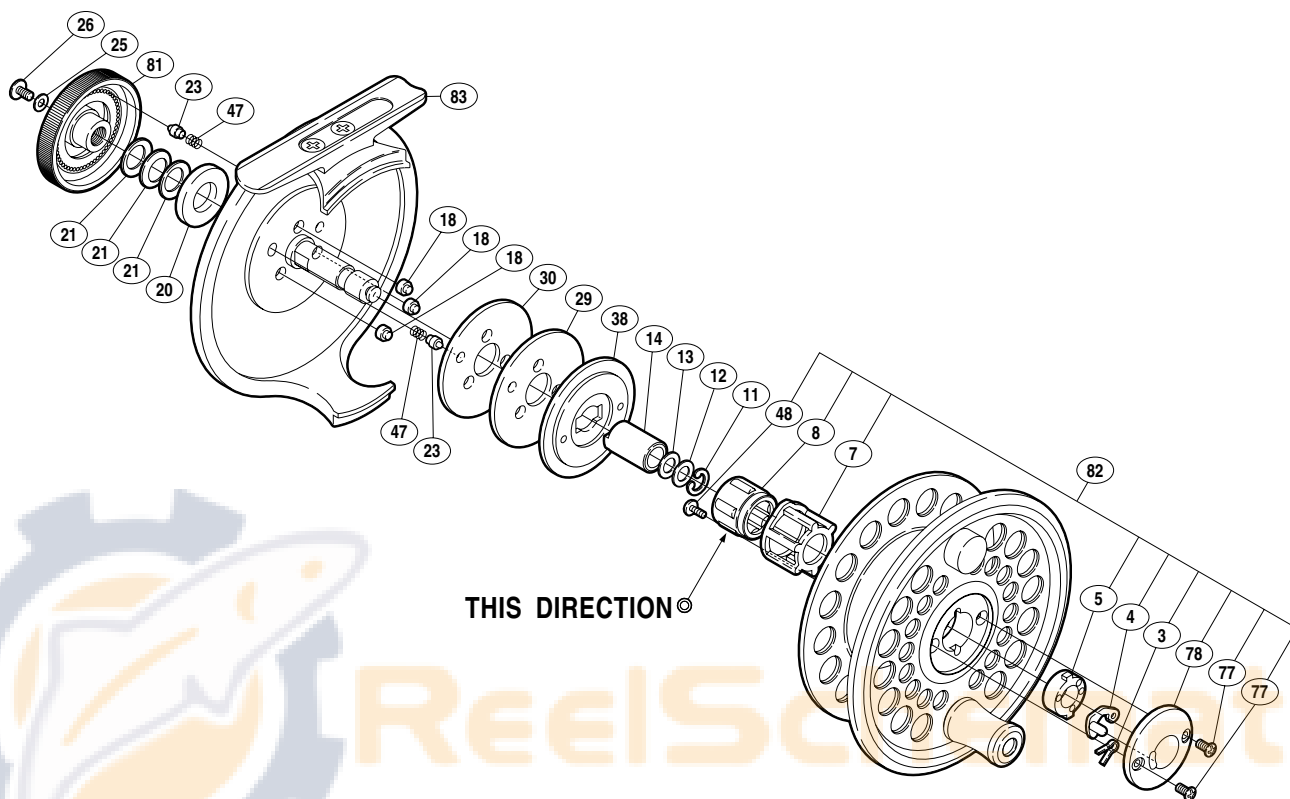

## BIGCRAFT XT

BC-XT56

(1R1100005G)

Part No.	Description	Part No.	Description
FLY0003	Spool Lock Spring	FLY0025	Washer
FLY0004	Spool Lock	FLY0026	Drag Knob Screw
FLY0005	Spool Bushing	FLY0029	Drag Washer
FLY0007	Roller Clutch Holder	FLY0030	Drag Washer
FLY0008	Roller Clutch	FLY0038	Drag Plate
FLY0011	C Lock	FLY0047	Click Spring
FLY0012	Main Shaft Washer	FLY0048	Screw
FLY0013	Main Shaft Washer	FLY0077	Screw
FLY0014	Roller Clutch Inner Tube	FLY0078	Spool Cover
FLY0018	Drag Press	FLY0081	Drag Knob
FLY0020	Drag Spring Spacer	FLY0082	Spool Set
FLY0021	Coned Disc Spring	FLY0083	Back Plate Assembly
FLY0023	Click Pin		